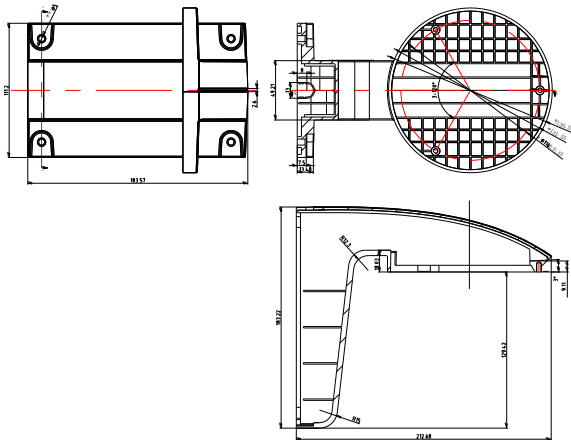

DS-1258ZJ-L

Wall Mount Bracket

Features:

- Good toughness and strength
- Beautiful design with wire outlet hole
- Coordination with small and nice appearance

Dimension:

Order model:

DS-1258ZJ-L

Parameters

Model	DS-1258ZJ-L
Parameters	Wall Mount Bracket
Color	Hik white
Feature	Suitable for dome camera
Material	Plastic
Dimension	136×183×213mm
Weight	260g

Notice:

- Pay attention to the application range when select bracket
- Pay attention to the color matching when select bracket
- The bracket should be installed on flat wall
- The wall must be capable of supporting more than 3 times the total load of the camera and the mount.
- The maximum load capacity of the mount is 2.0KG